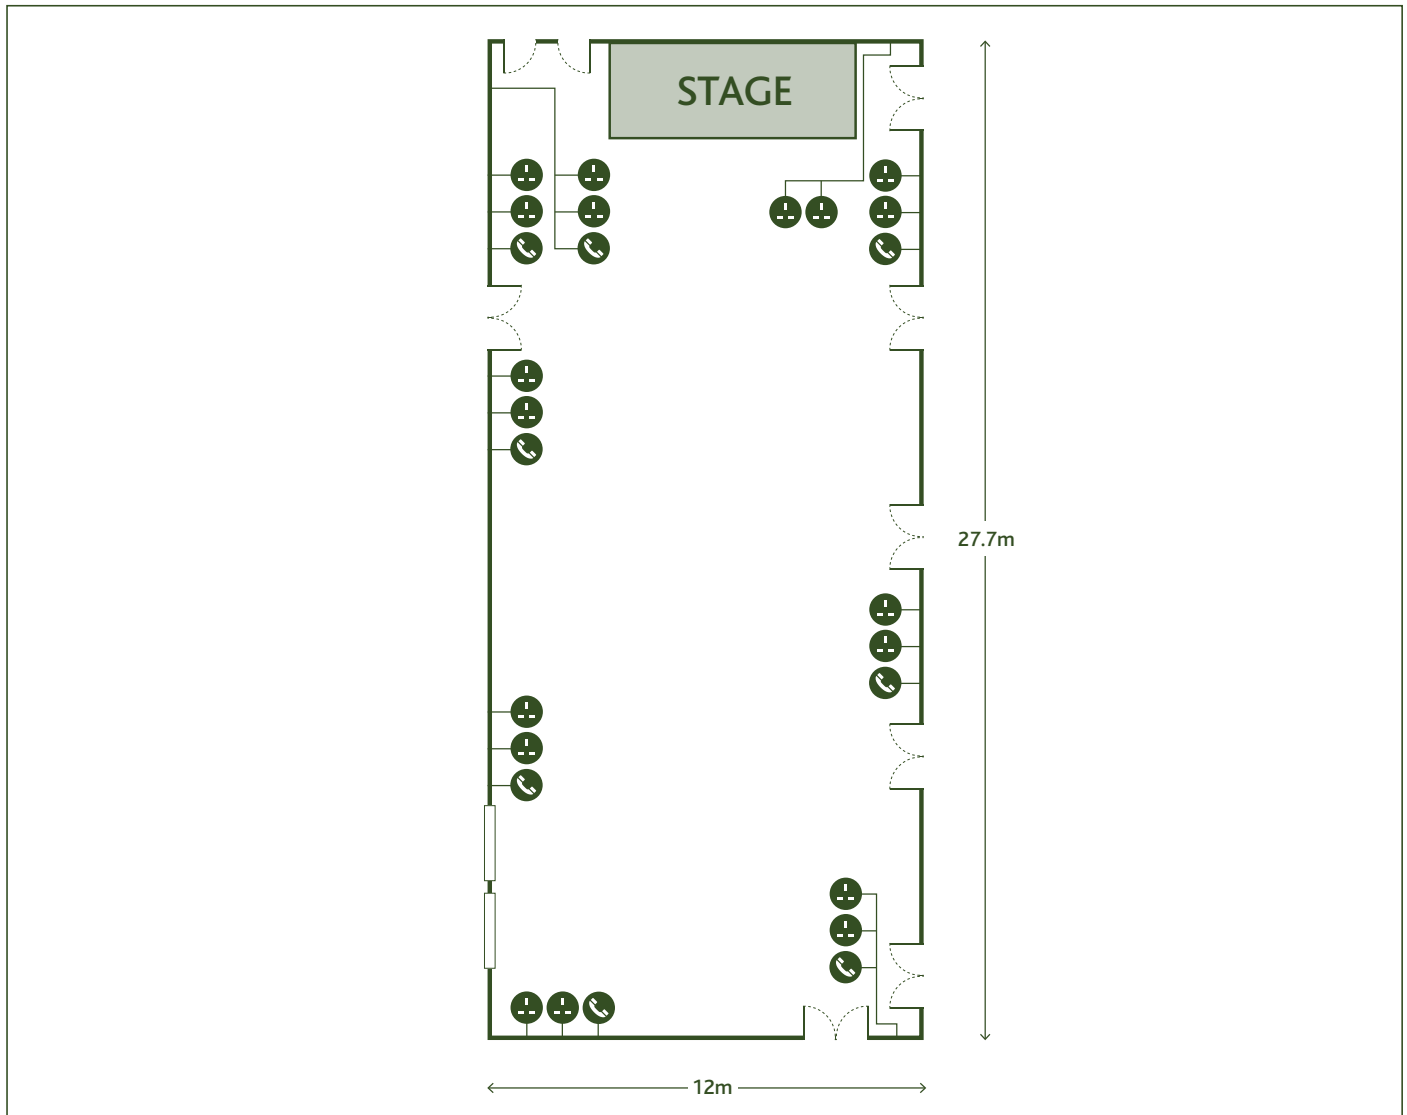

# GRAND PRIX SUITE

## Room Specification

### CAPACITIES

Theatre	300
Classroom	150
Cabaret	150
Dinner	180
Dinner Dance (no bar/stage)	180
Bar only	150
Dance floor, Bar & Stage	120

### DIMENSIONS (m)

Room size	27.7 x 12
Total floor size	332.4m <sup>2</sup>
Celling height	3.3